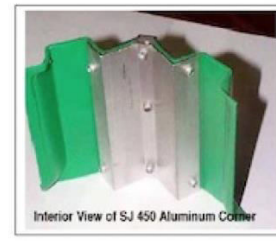

Inside Aluminum Corner
for Durability

*Dual Aluminum Corners - A Clamshell Door - Translucent Roof
68 (272 Liters) Gallon Holding Tank - Flip Top Toilet Seat Lid - Urinal - Vent Pipe
Aluminum Door Frame - Hand Sanitizer with Gel - 9" Toilet Tissue Holder (with Paper)*